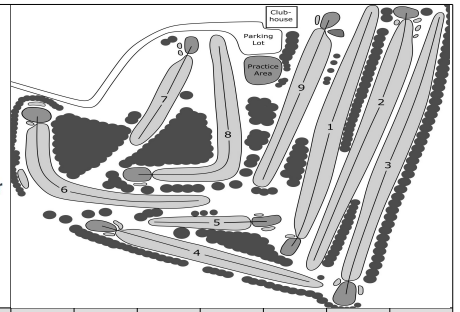

KASLO

Golf Club

- Social distancing is to be maintained between players at all times.
- Only handle your own clubs and ball.
- There will be no rakes in the traps. If you choose you may bring your own small rake.
- There will be pins at the holes, but they are not to be touched.
- The cups will bottom out just below the surface. Hitting the cup (no matter how glancing the blow may be) is considered holing out.
- One person per power cart only except for those living at the same house.
- Do not congregate in the parking lot before or after your round.

HOLE	1	2	3	4	5	6	7	8	9	OUT	10	11	12	13	14	15	16	17	18	In	Total
BLACK	405	431	465	267	132	308	164	292	286	2750	405	431	465	267	132	308	164	292	286	2750	5500
WHITE	309	384	405	230	132	277	164	252	239	2392	309	384	405	230	132	277	164	252	239	2392	4784
PAR	4	5	5	4	3	4	3	4	4	36	4	5	5	4	3	4	3	4	4	36	72
HANDICAP	1	7	3	17	13	9	11	5	15		2	8	4	18	14	10	12	6	16		